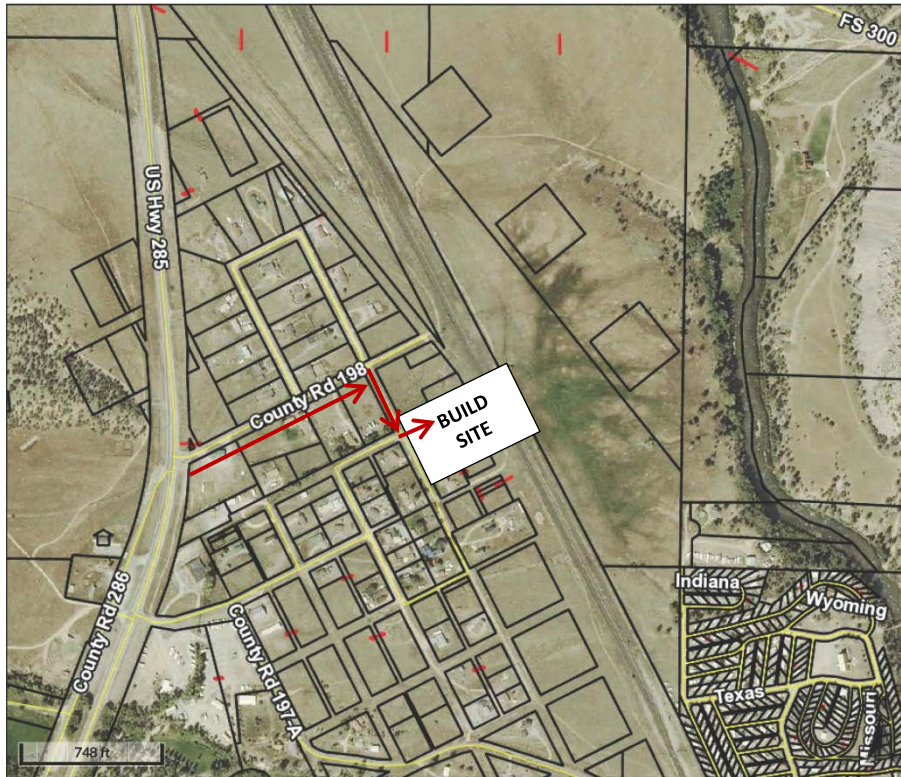

DIRECTIONS TO 2017 BUILD SITE
11301 COUNTY ROAD 198, NATHROP CO 81236

1. Turn onto County Road 198 from Highway 285.
2. Follow County Road 198 until it turns to the right.
3. You will see the Chaffee County Habitat for Humanity build site entrance on the left.